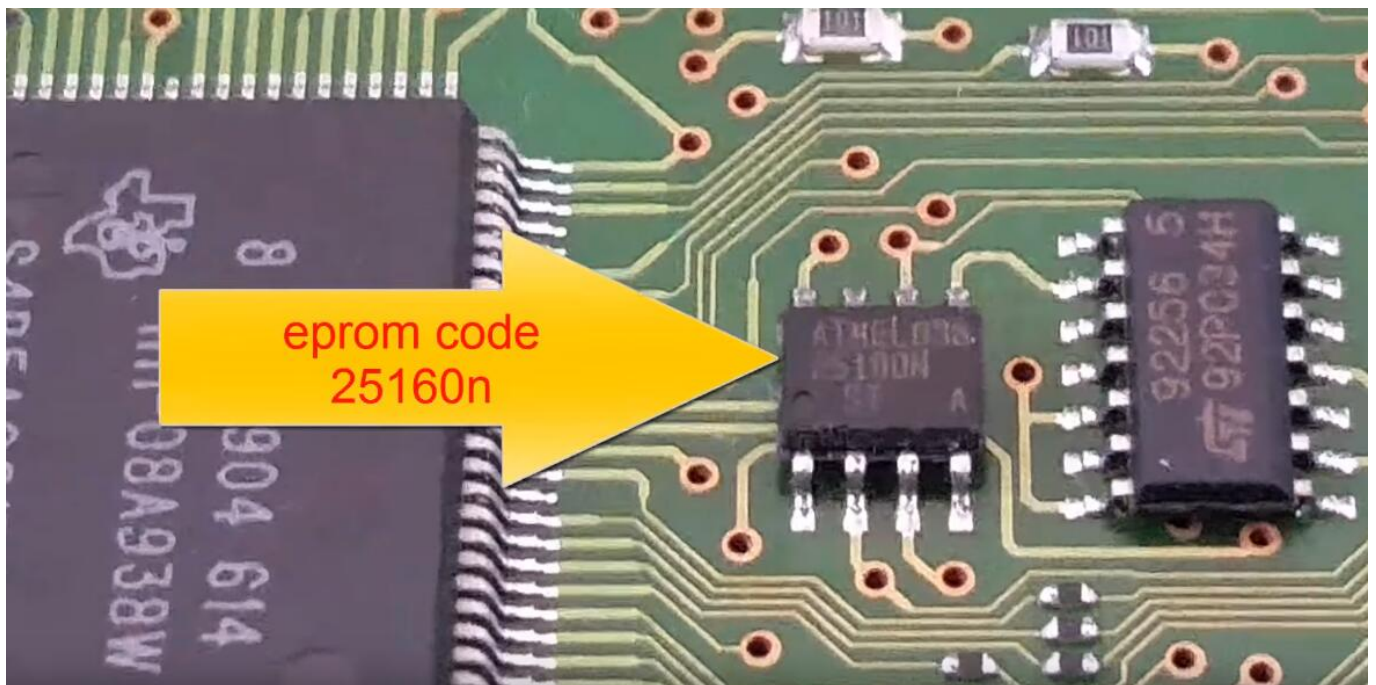

1. [gamma radio code](#)
2. [gamma radio code safe 2](#)
3. [gamma radio code bestätigen](#)

Groupme online for windows 10 You will need either a Phillips head or flathead screwdriver to do this.. the serial is located on the radio label on the top or side of the radio, in some cases it will be engraved into the radios casing.. Use the station-preset numbers on the radio to enter the four digit code Serial Number Location If You Have A VW Radio Navigation..
VOLKSWAGEN VW RADIO CODE Beta,Gamma,RCD 200 210 215 300 310 510 Anti VW Car Stereo Code Radio Unlock Codes PIN Reset RCD 310 300 200 210.

gamma radio code

gamma radio code, gamma radio code calculator, gamma radio code safe 2, gamma radio code eingeben, gamma radio code bestätigen, gamma radio code eingeben golf 2, vw gamma radio code, vw gamma radio code generator free, volkswagen gamma radio code, vw gamma radio code free, gamma v radio code [The French Tarrasch Variation Pdf To Word](#)

There are online guides and video tutorials on You Tube that can help with the removal of the radio.. Vw Gamma V Radio CodesVolkswagen Radio LabelTo find your Volkswagen serial number remove the radio from the dashboard. [Block Apps Internet Access Mac Sierra](#)

[Download Shrew Soft Vpn Shrew Vpn Client For Mac](#)

gamma radio code safe 2