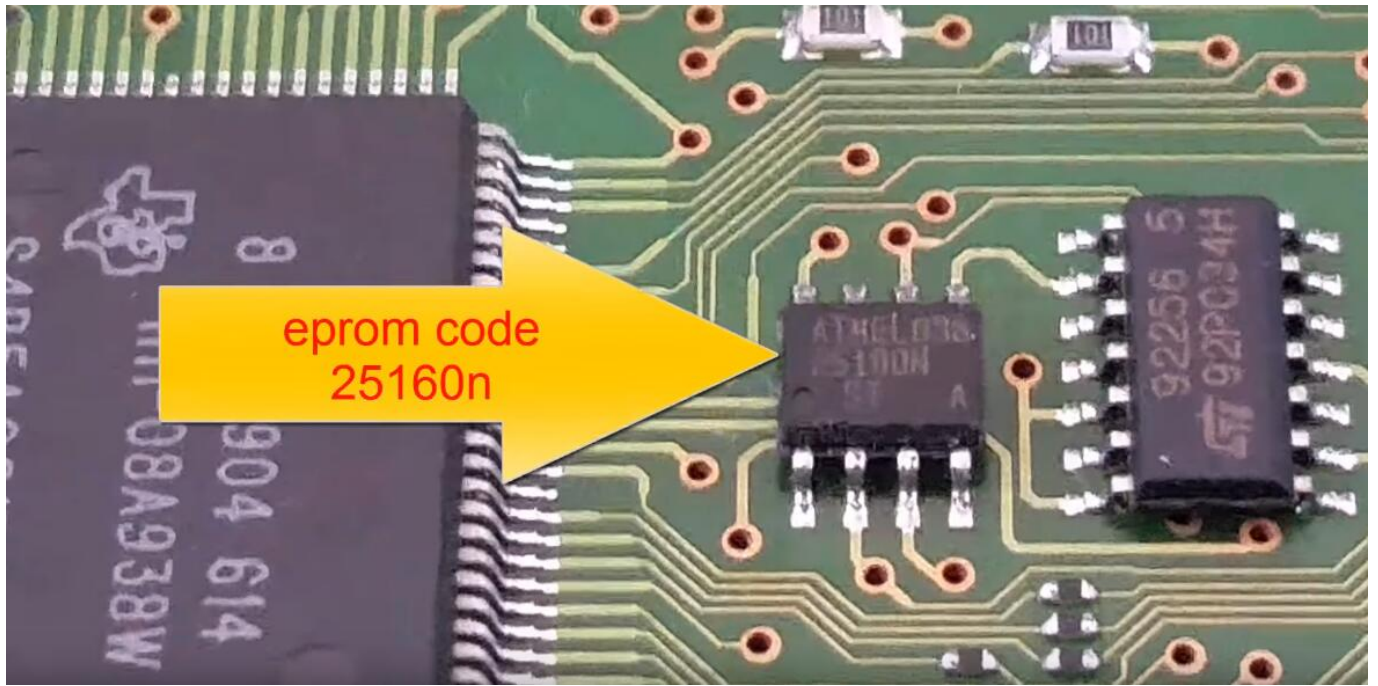

Download

[Vw Gamma V Radio Code](#)

[Vw Gamma V Radio Code](#)

Download

Where can I get a code? Vw Beta means (Two) If you look at the buttons nr the volume you will find there is only a balance button and not a split balance and fader button as on the Gamma.. Our Volkswagen radio codes are available 24 hours a day 7 days a week We guarantee our radio decodes work, and its totally FREE!Vw Gamma V Radio CodesVw Gamma V Radio Code CalculatorVw Gamma V Radio Code GeneratorHow to find your Volkswagen radio serial on the radios label.

1. [gamma radio code](#)
2. [gamma radio code safe 2](#)
3. [gamma radio code bestätigen](#)

Groupme online for windows 10 You will need either a Phillips head or flathead screwdriver to do this.. the serial is located on the radio label on the top or side of the radio, in some cases it will be engraved into the radios casing.. Use the station-preset numbers on the radio to enter the four digit code Serial Number Location If You Have A VW Radio Navigation..
VOLKSWAGEN VW RADIO CODE Beta,Gamma,RCD 200 210 215 300 310 510 Anti VW Car Stereo Code Radio Unlock Codes PIN Reset RCD 310 300 200 210.